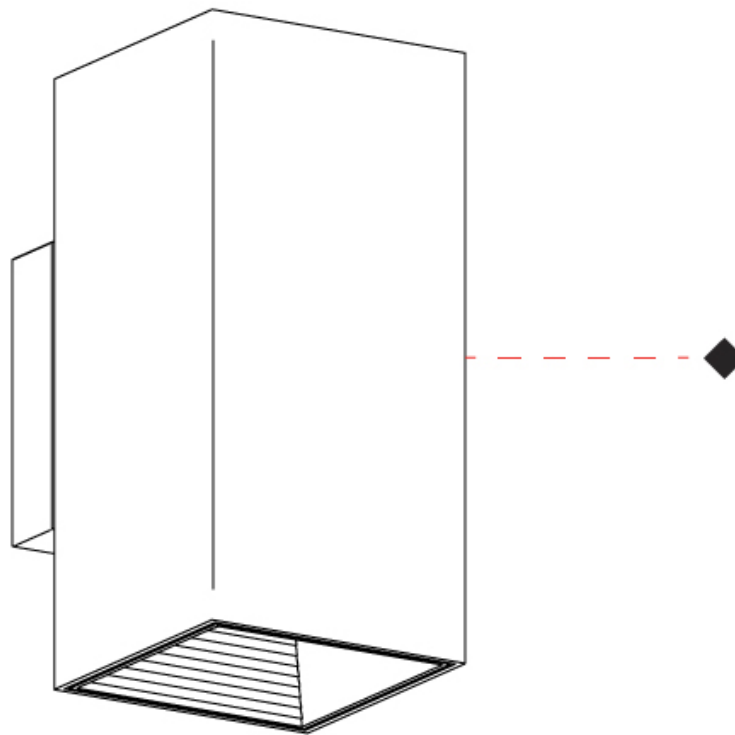

DAU SINGLE SURFACE

D93152R9-

PROJECT

TYPE

SPECIFIER

QUANTITY

DATE

D